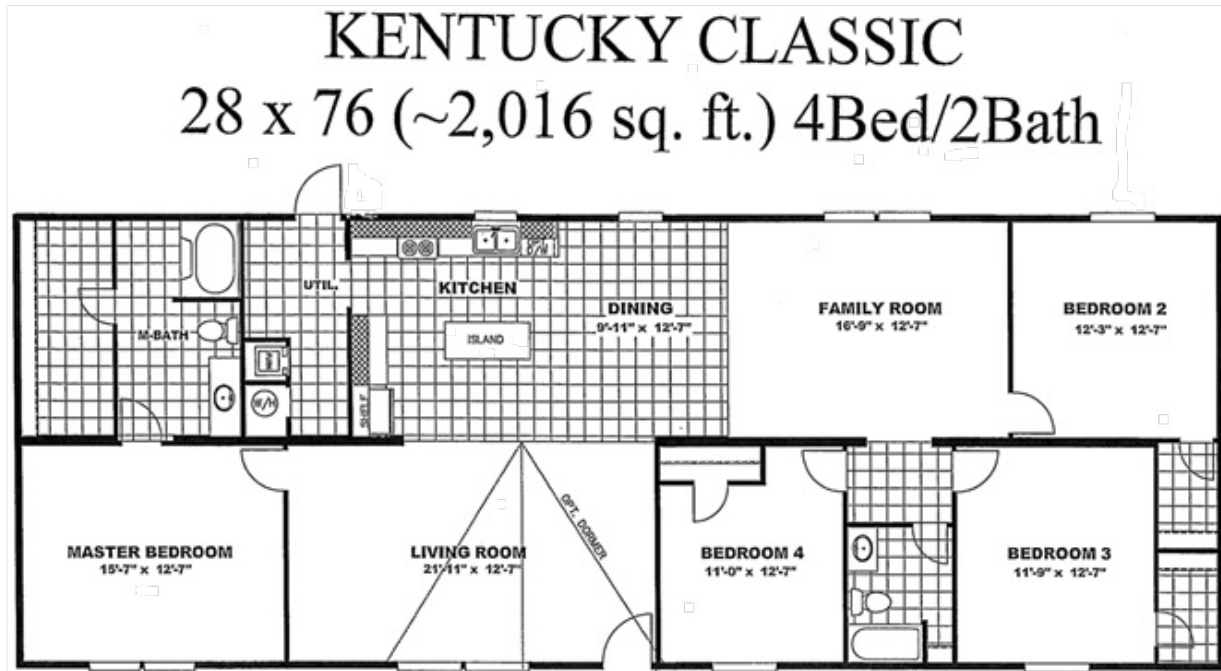

Kentucky Classic

Kentucky Classic Model number: 36TRU28724RH

4 beds • 2 baths • 2016 sq.ft. • 28' width • 72' depth

Our home building facilities invest in continuous product and process improvements. Plans, dimensions, features, materials, specifications and availability are subject to change without notice or obligation. Renderings and floor plans are representative likenesses of our homes and may differ from the actual homes. We invite you to tour a Home Center near you and inspect the highest value in quality housing available or call (270) 769-9433 to speak with a Home Consultant. Copyright 2017, CMH. All rights reserved.