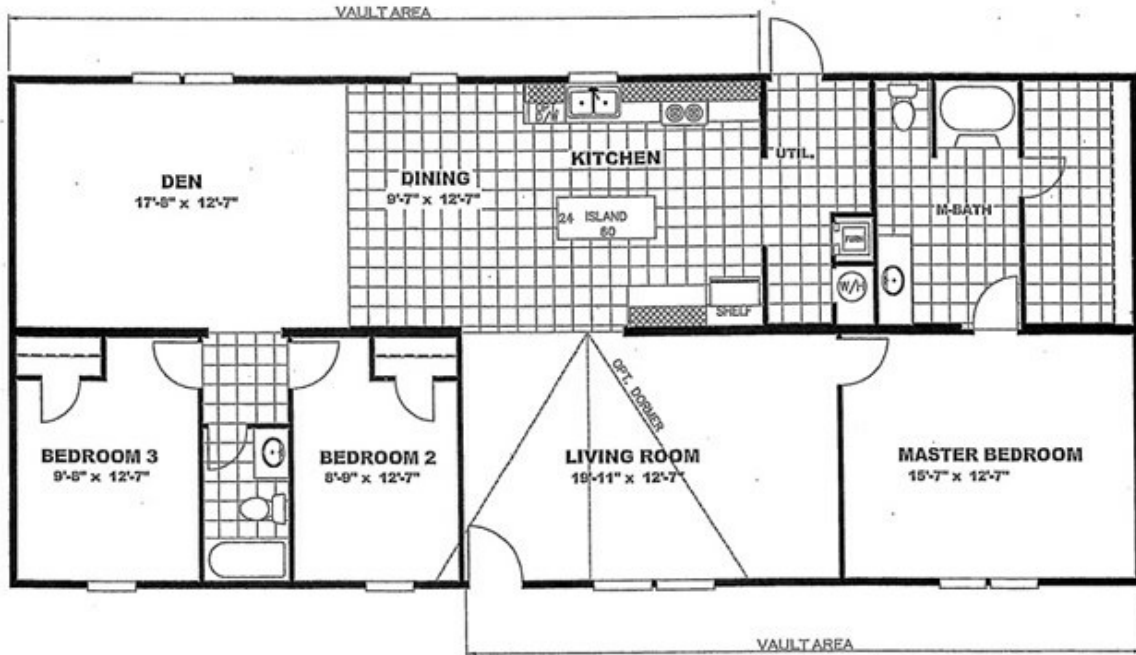

The Medallion

The Medallion Model number: 36TRU28603RH

3 beds • 2 baths • 1680 sq.ft. • 28' width • 60' depth

The Medallion

28x64 (~1,680 sq. ft.)

Our home building facilities invest in continuous product and process improvements. Plans, dimensions, features, materials, specifications and availability are subject to change without notice or obligation. Renderings and floor plans are representative likenesses of our homes and may differ from the actual homes. We invite you to tour a Home Center near you and inspect the highest value in quality housing available or call (270) 769-9433 to speak with a Home Consultant. Copyright 2017, CMH. All rights reserved.